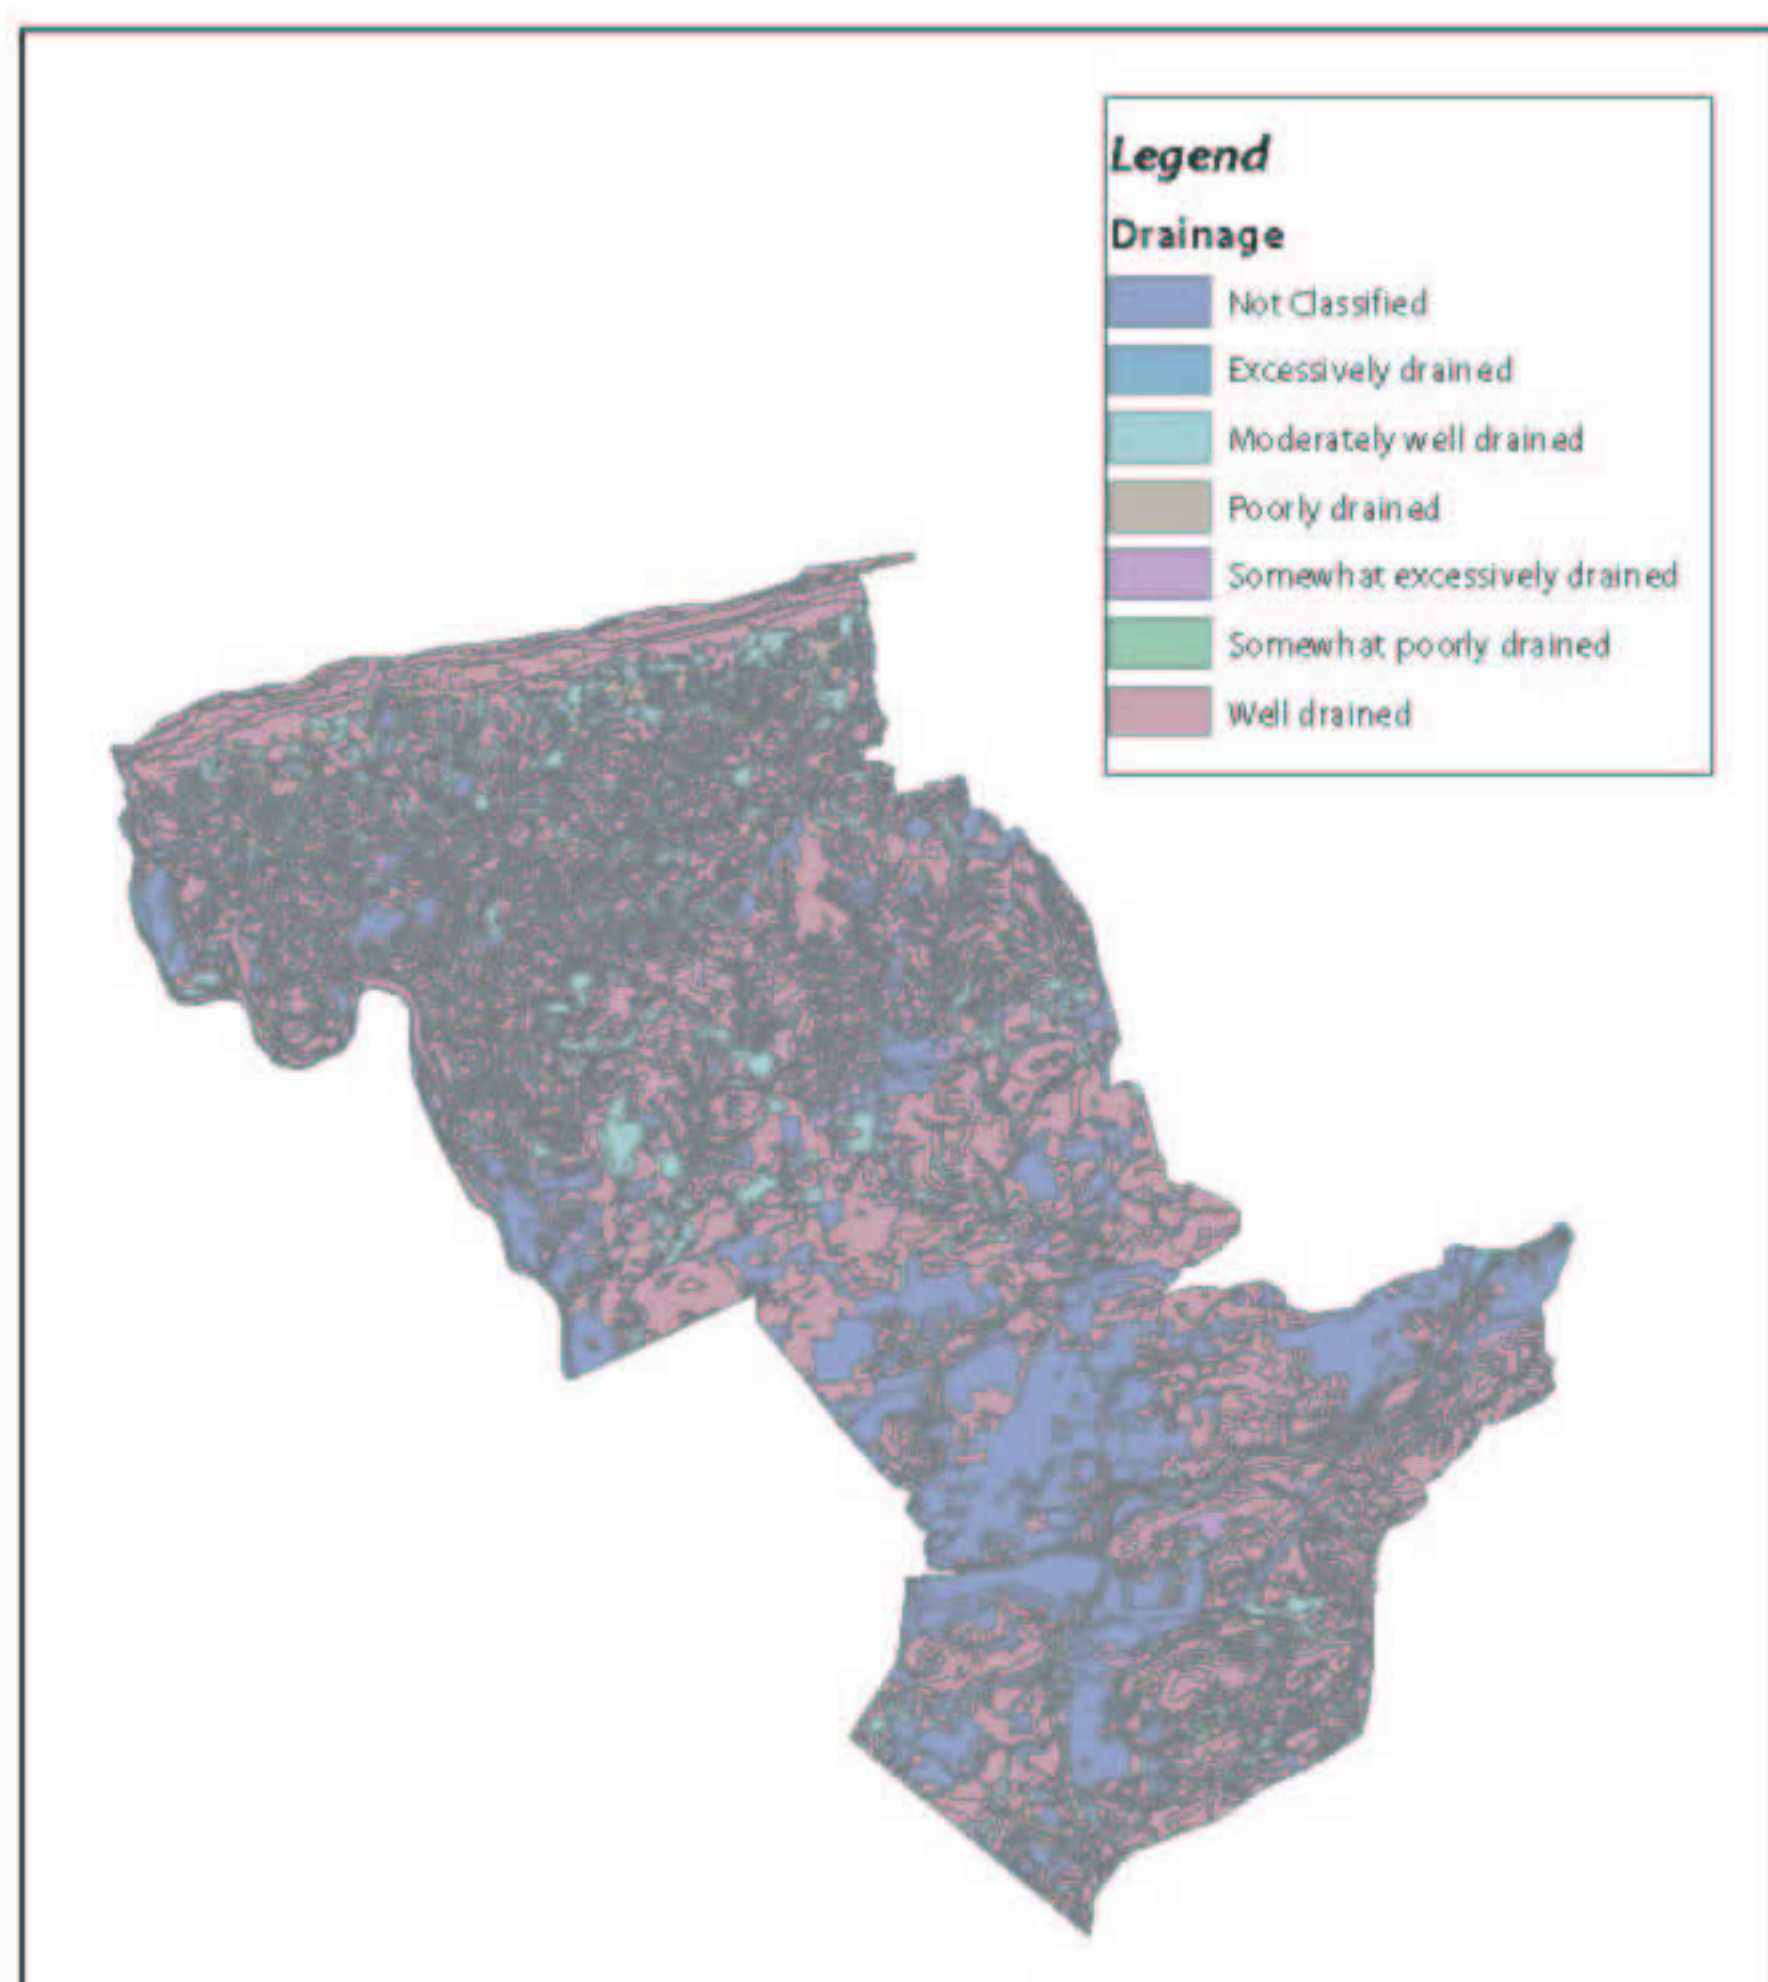

MAP 1-14 SOIL CHARACTERISTICS IN NORTHAMPTON COUNTY LEHIGH RIVER WATERSHED

Source: USDA Natural Resources Conservation Service