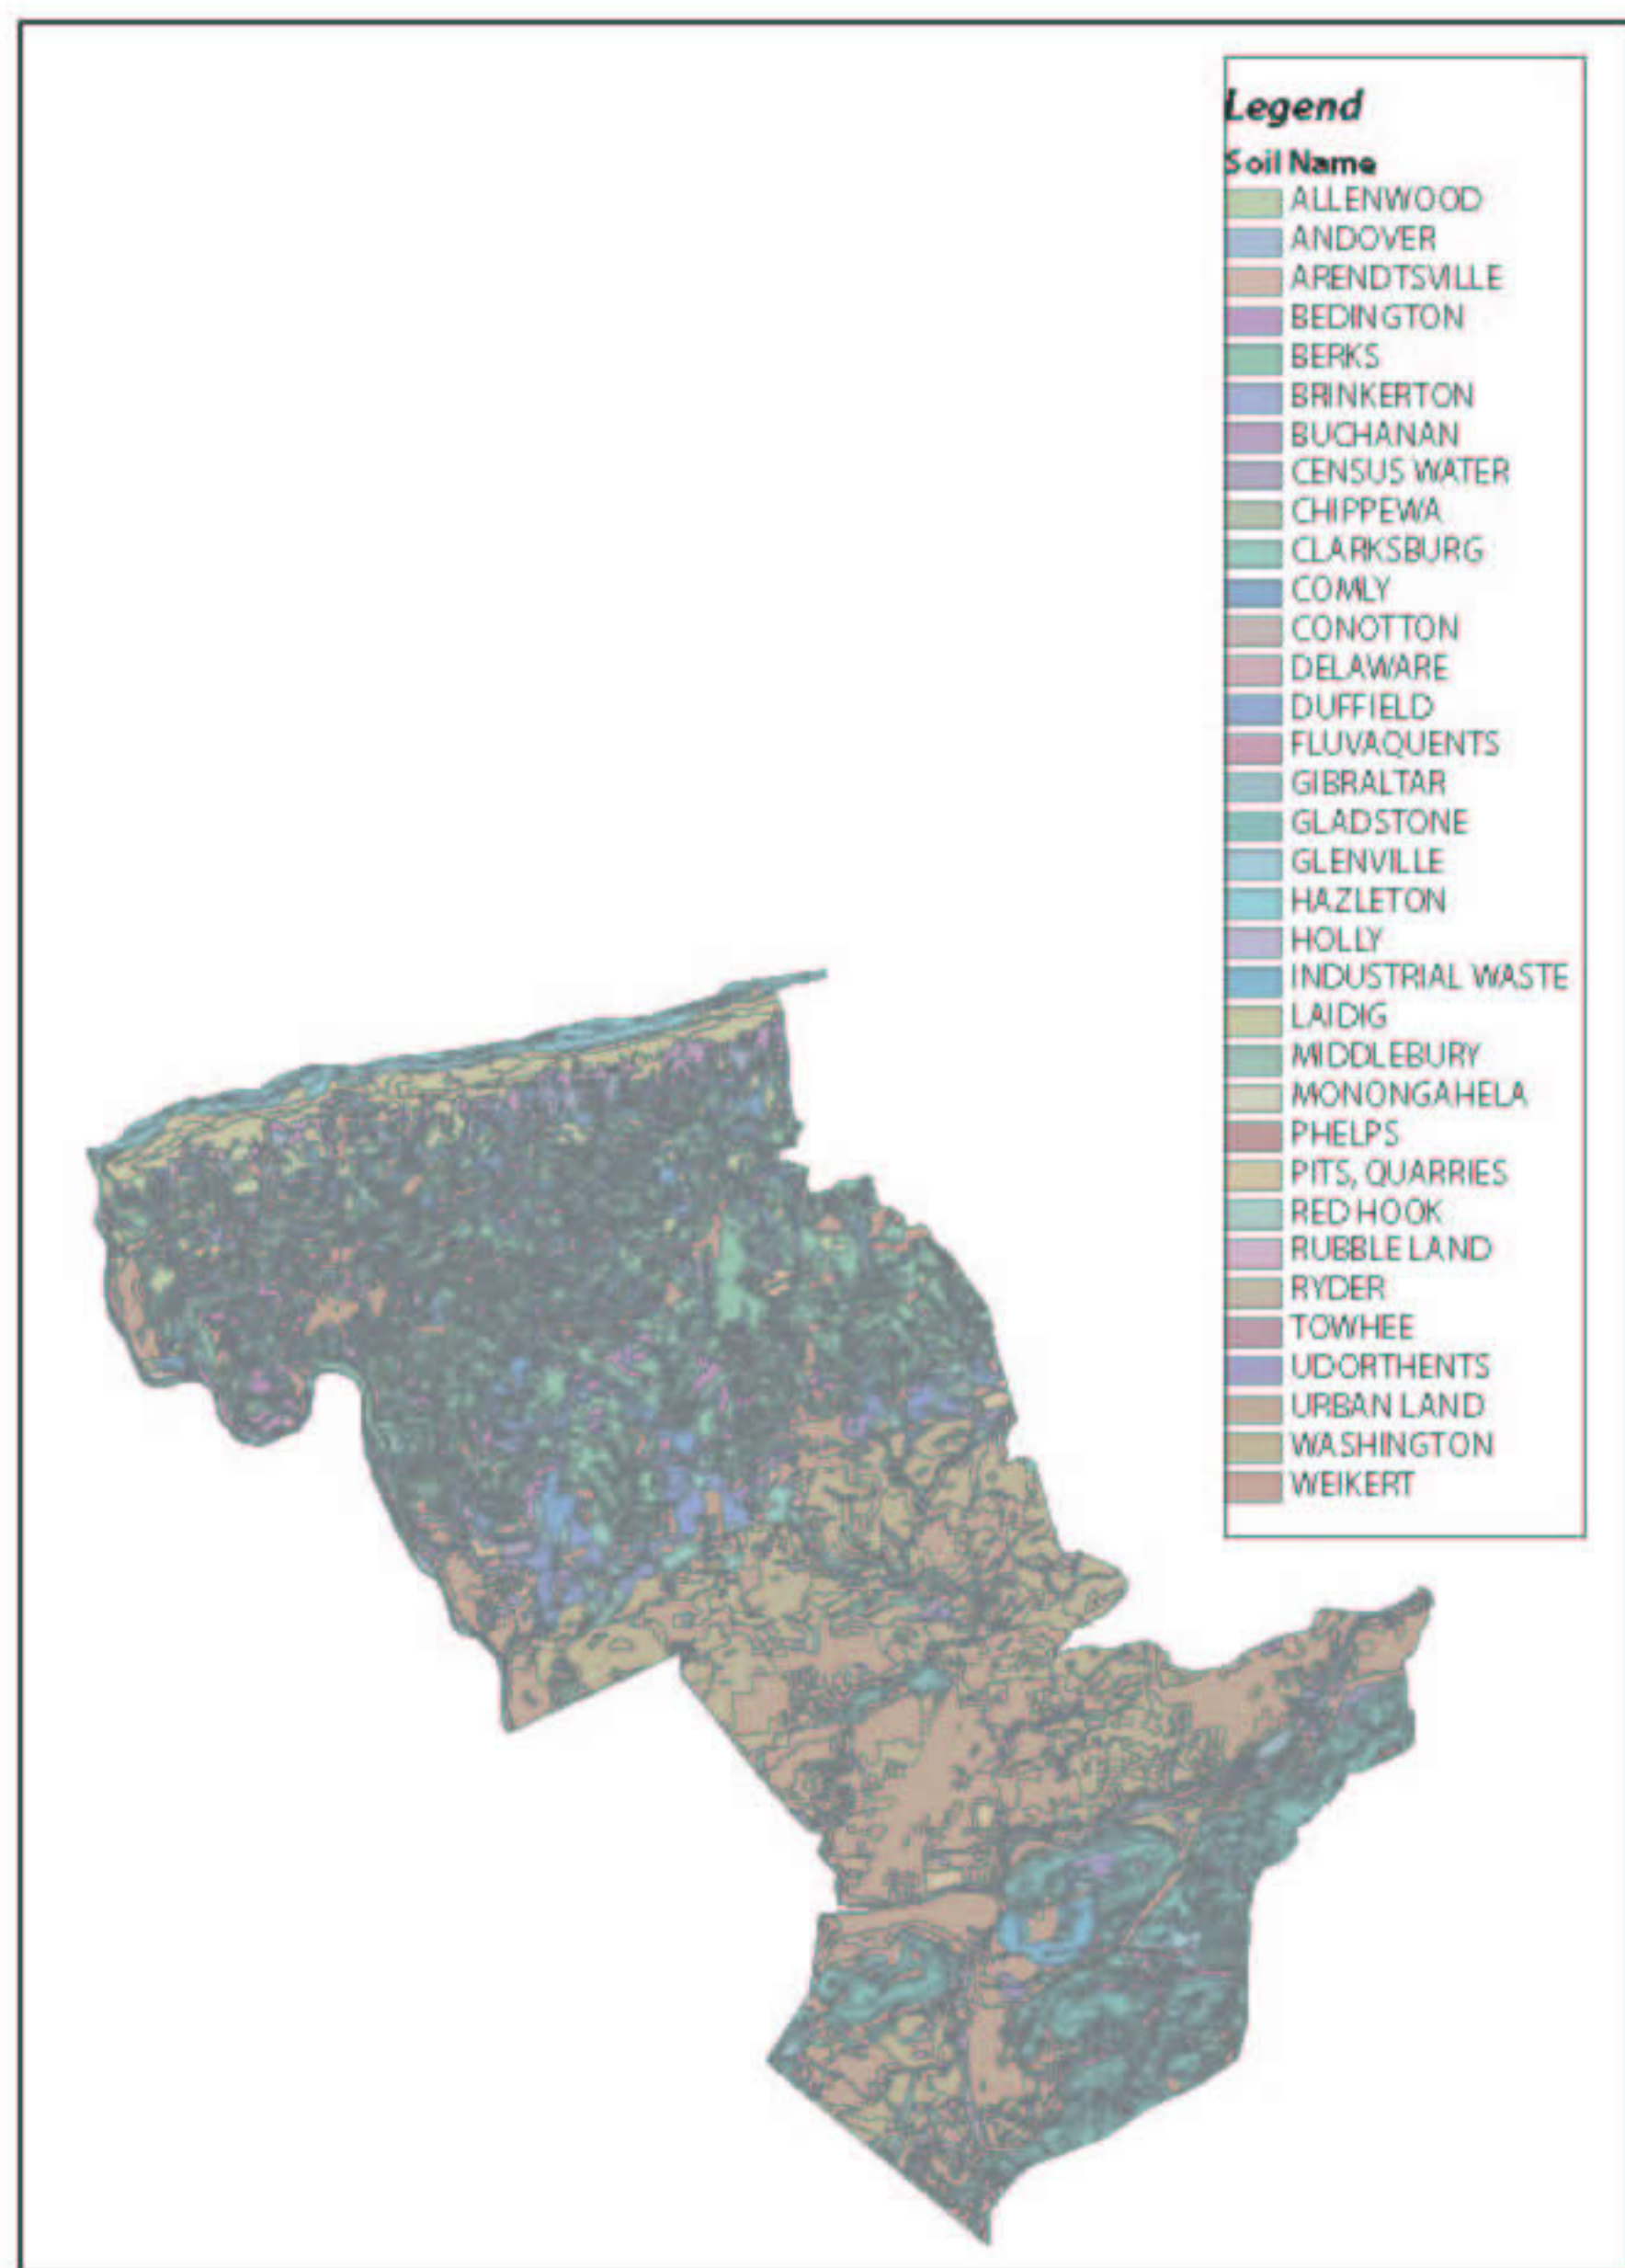

MAP 1-14 SOIL CHARACTERISTICS IN NORTHAMPTON COUNTY LEHIGH RIVER WATERSHED

Source: USDA Natural Resources Conservation Service