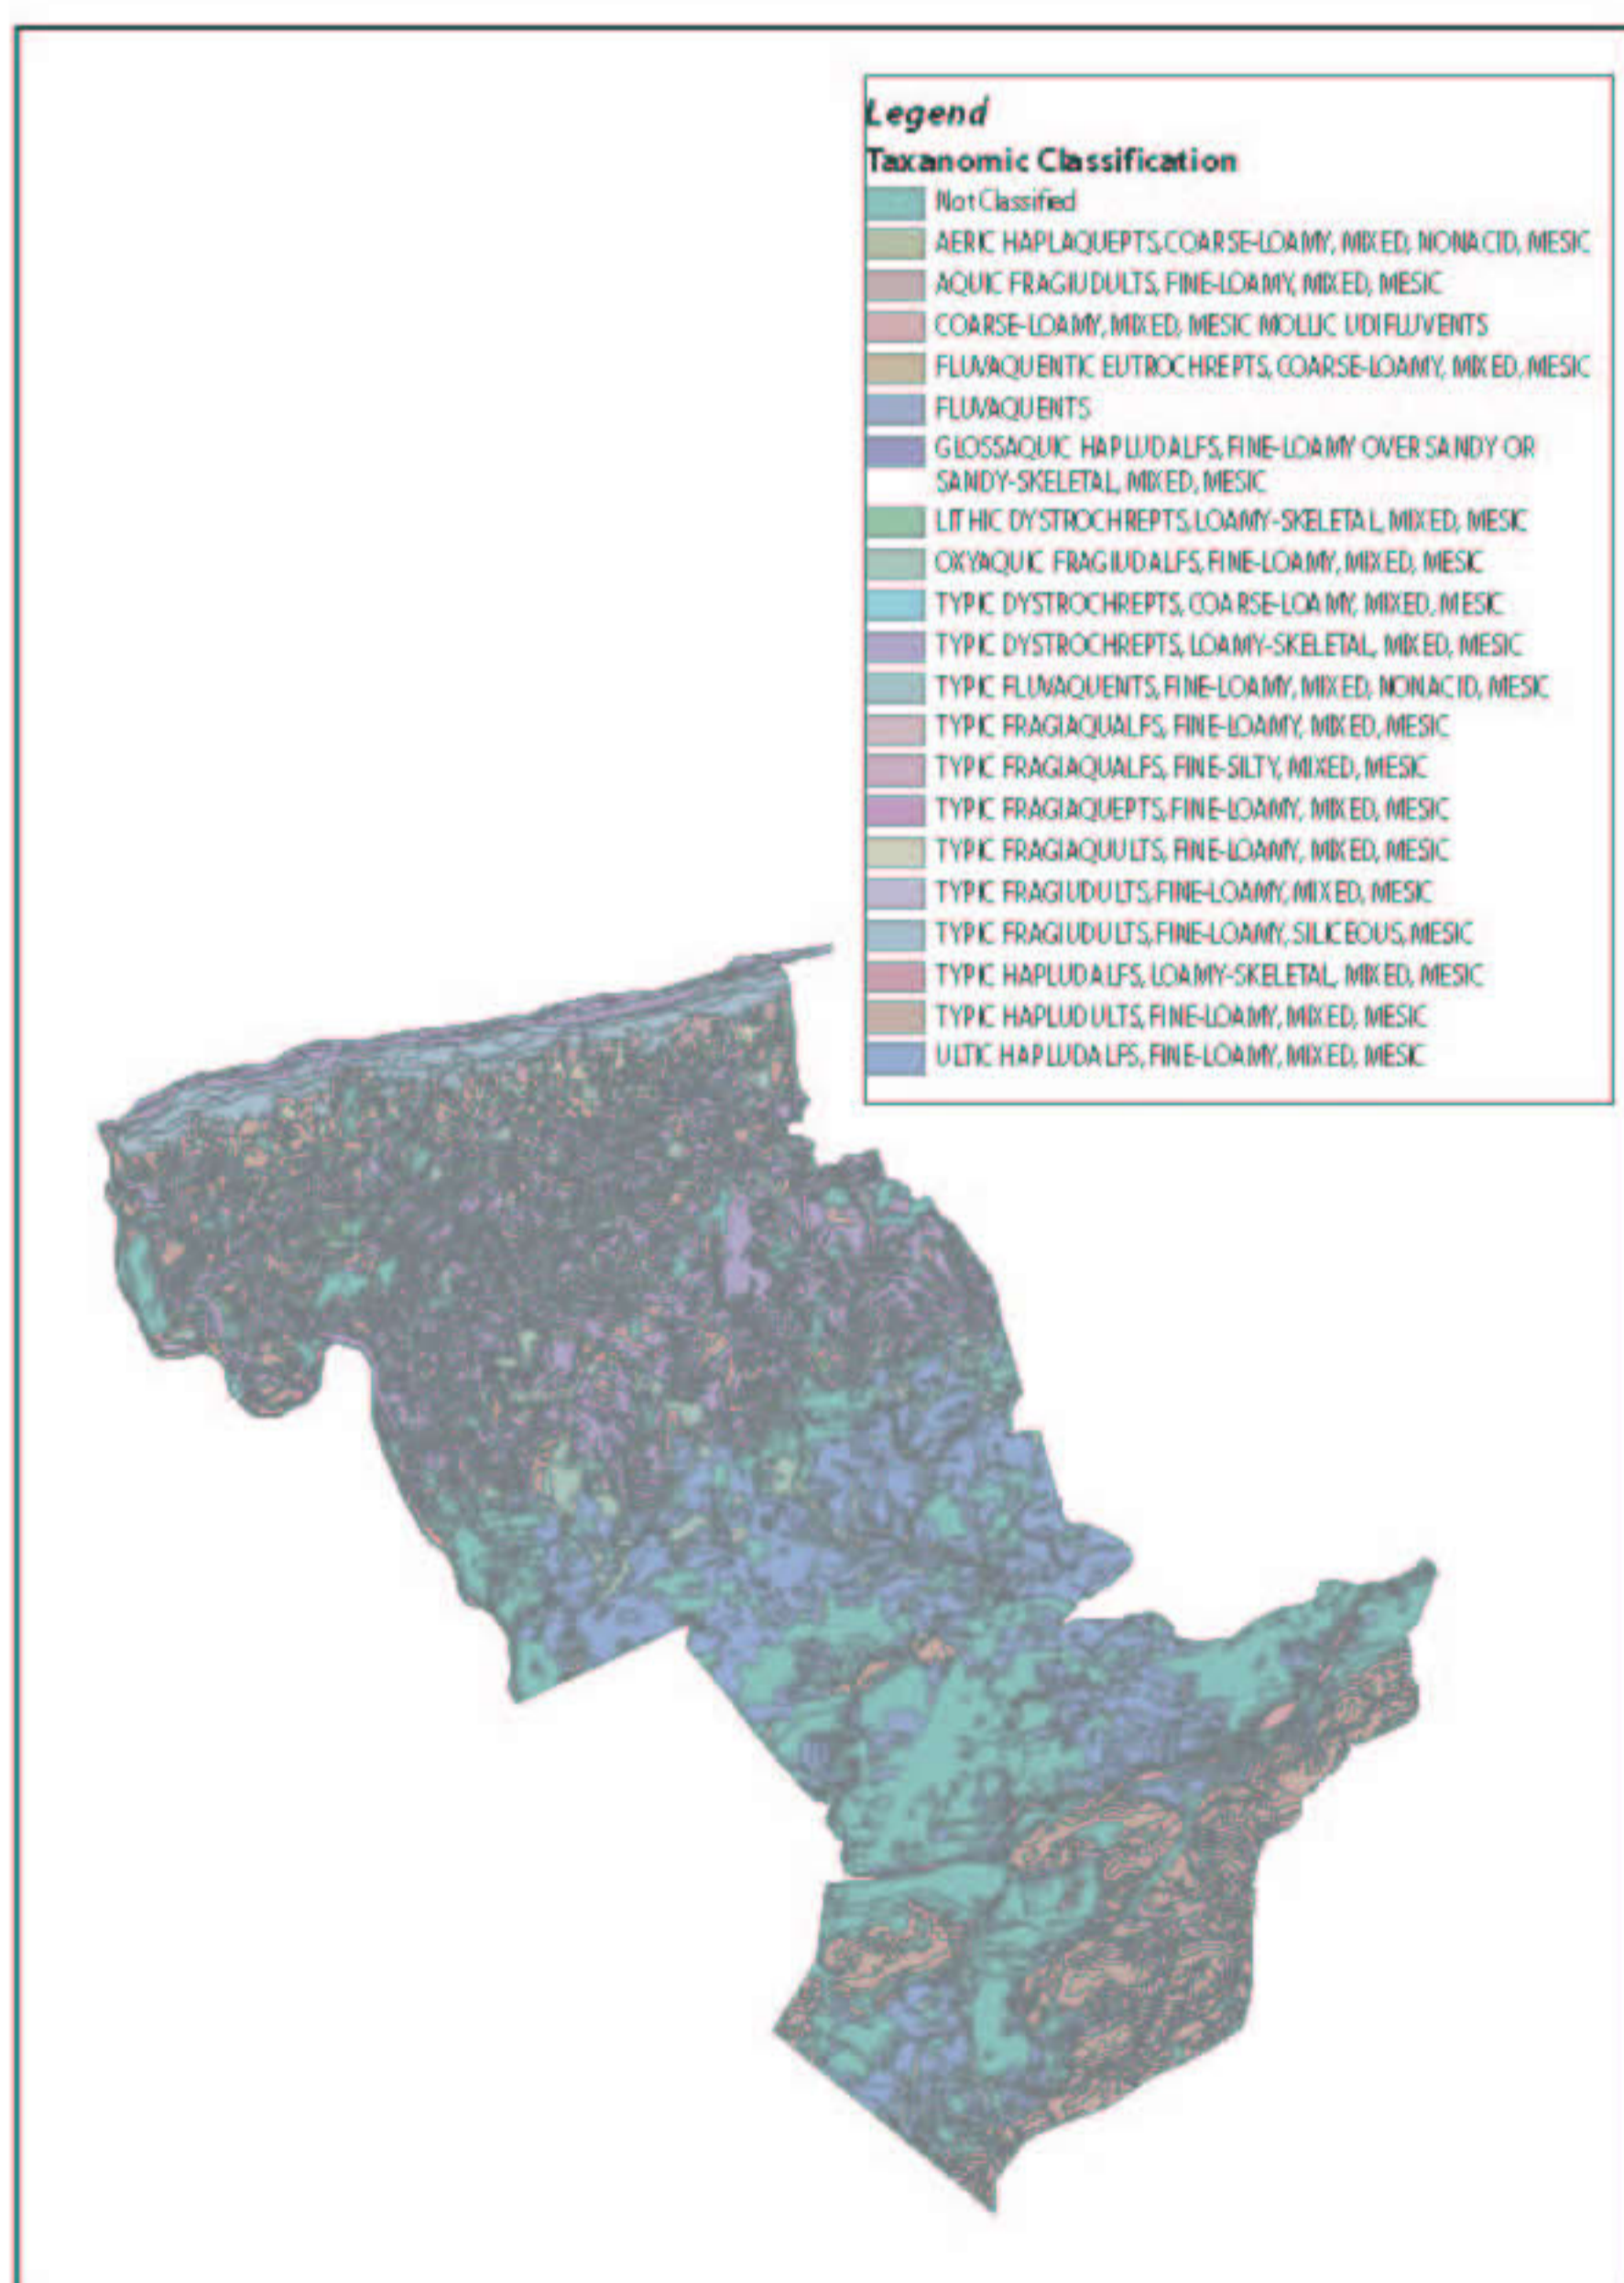

MAP 1-14 SOIL CHARACTERISTICS IN NORTHAMPTON COUNTY LEHIGH RIVER WATERSHED

Source: USDA Natural Resources Conservation Service