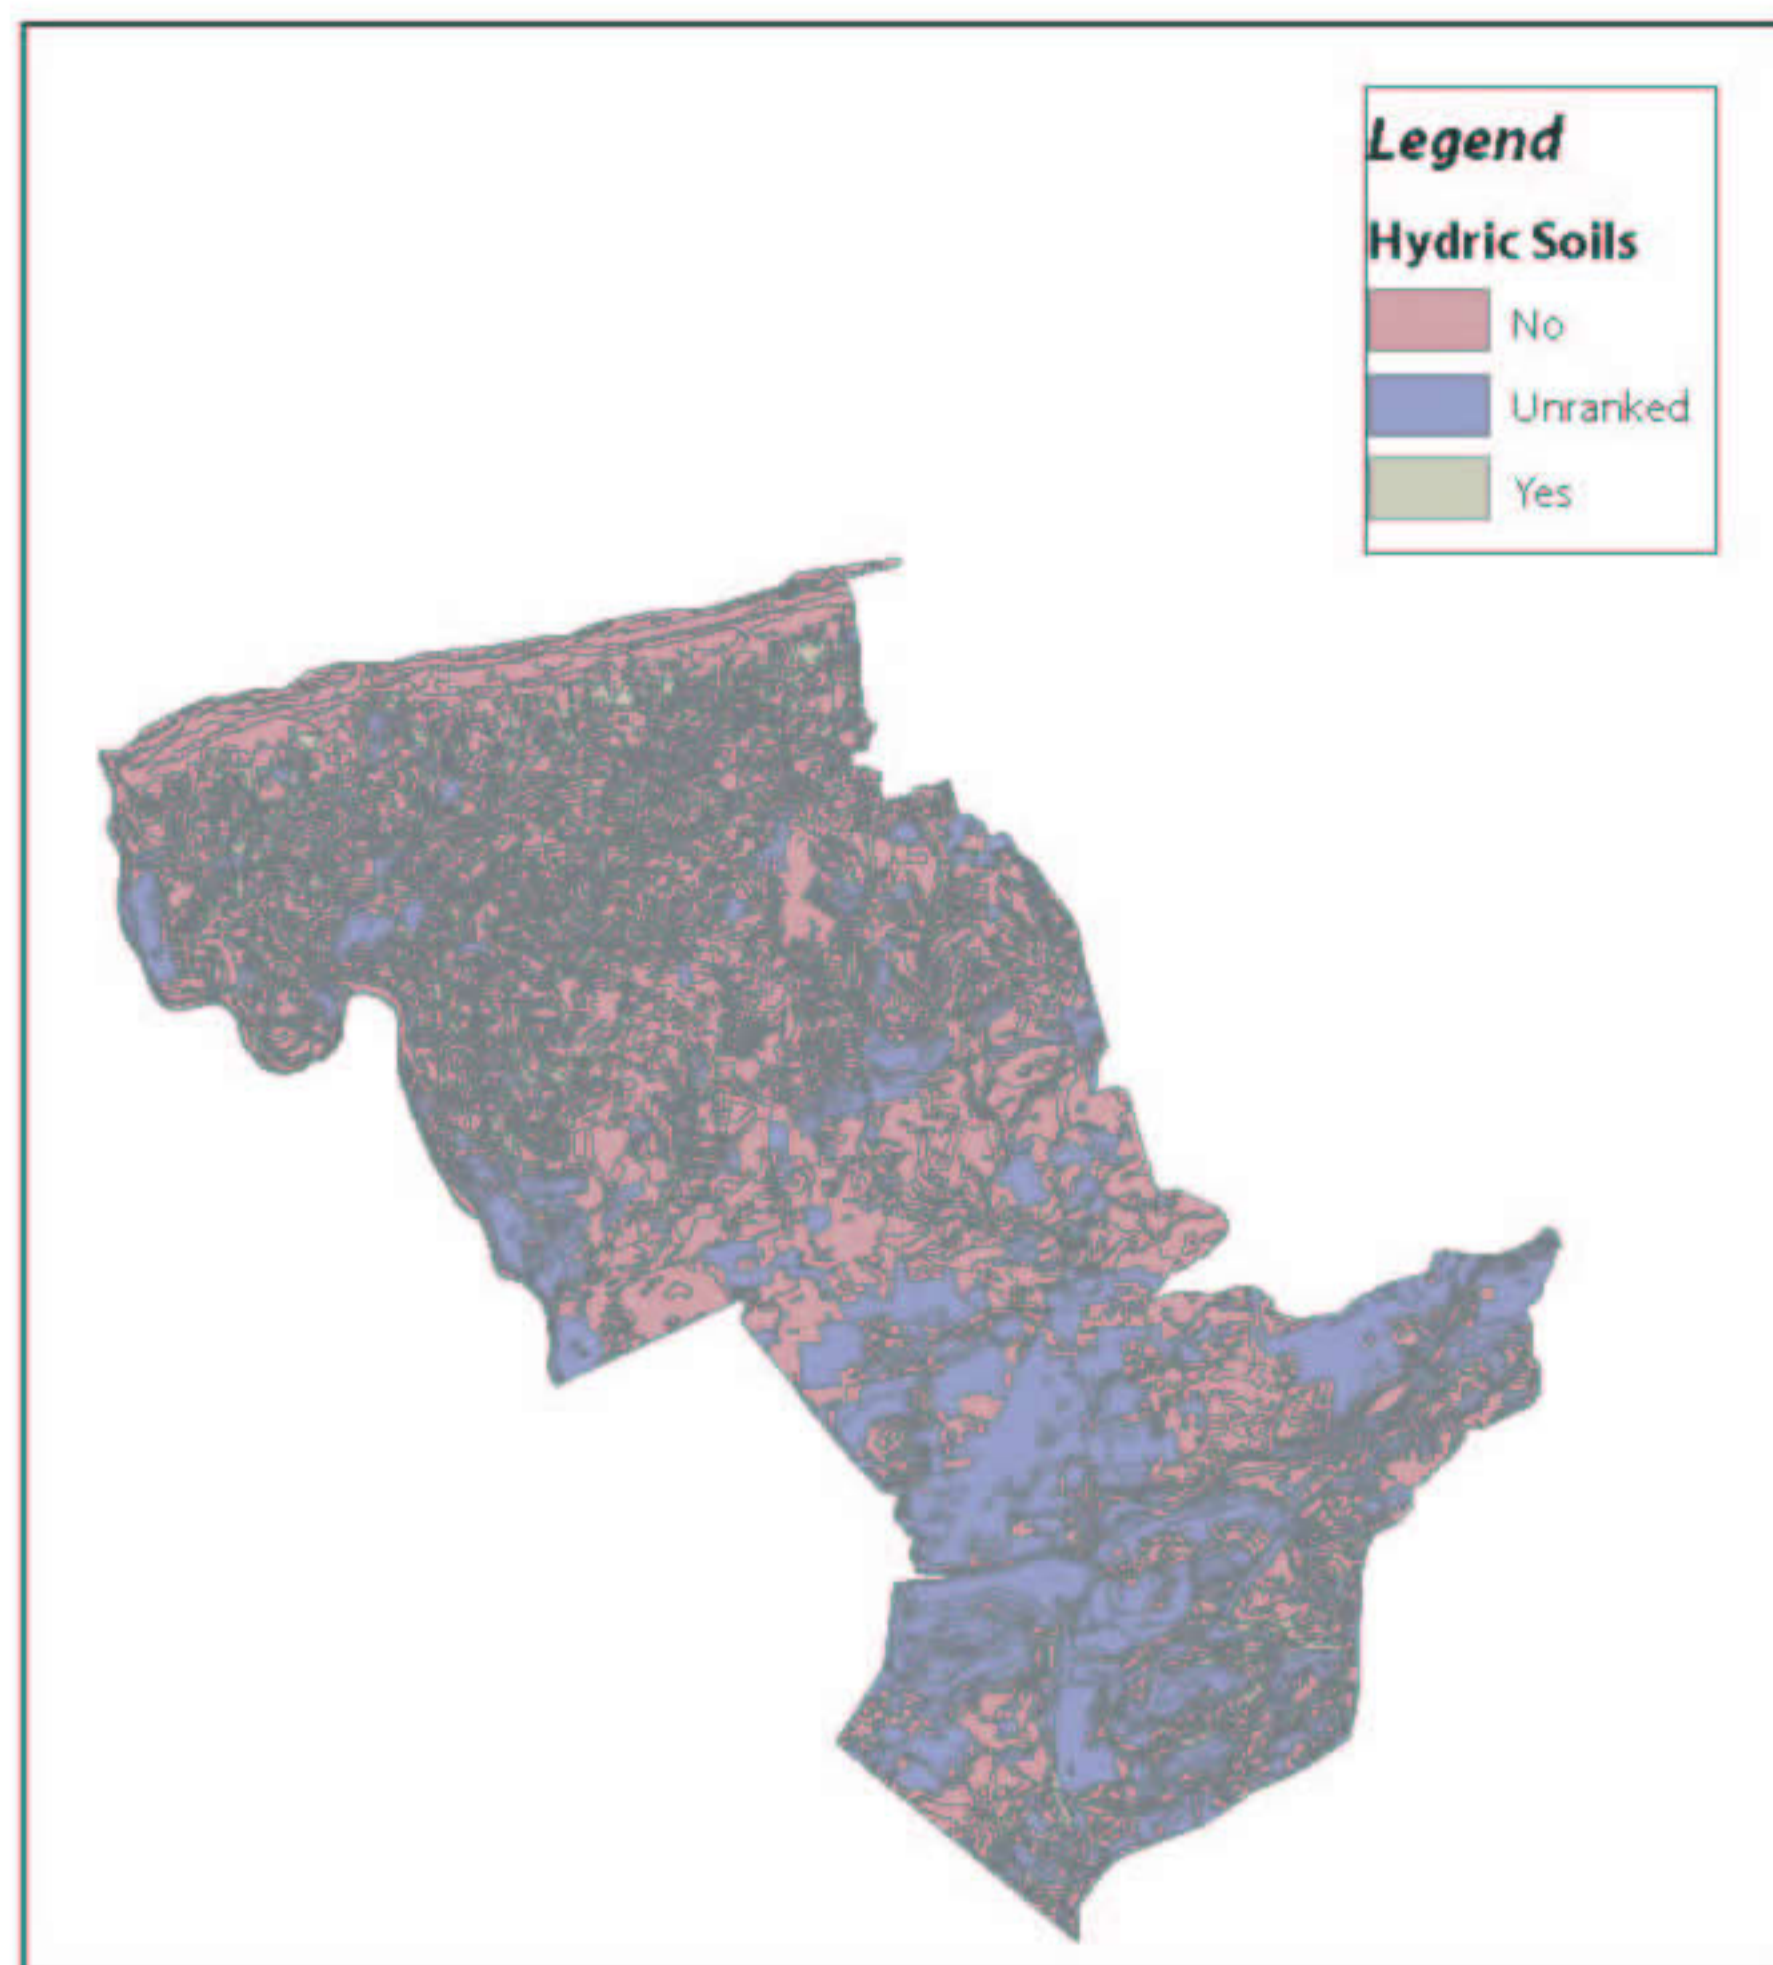

MAP 1-14 SOIL CHARACTERISTICS IN NORTHAMPTON COUNTY LEHIGH RIVER WATERSHED

Source: USDA Natural Resources Conservation Service